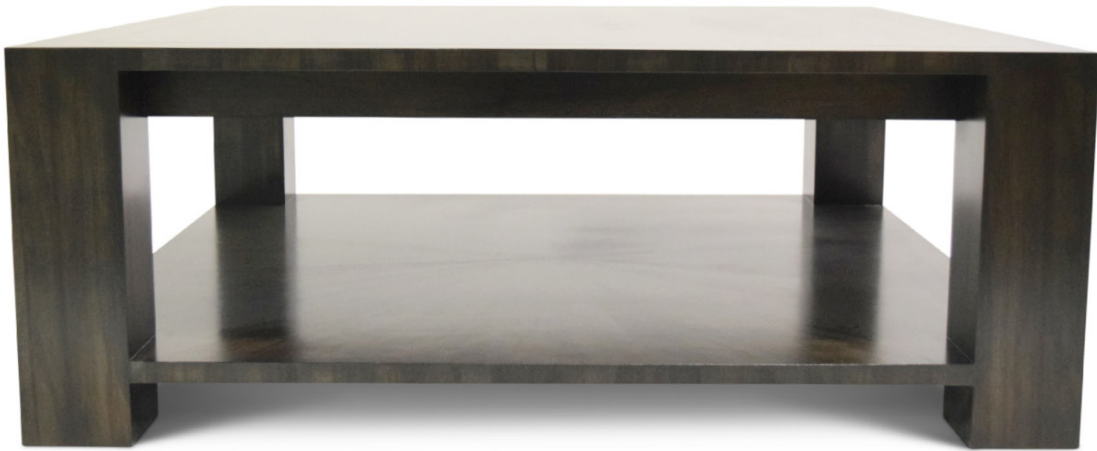

NEW CLASSICS

STYLE CADDOA

STYLE No. W4067-101

SIZE 48" W x 48" D x 19" H

AS SHOWN TOP FIELD IN SATIN WALNUT
STARBURST LAY-UP
NO CENTER DETAIL
1/8" BRONZE OUTERBANDING INSET 3" FROM EDGE
NO CROSSBANDING
CADDOA BASE WITH SHELF IN SATIN WALNUT

FINISH EBONIZED SATIN WALNUT | MATTE SHEEN (premium level)

DESIGN CAN BE FULLY CUSTOMIZED, INCLUDING DIFFERENT SIZES AND FINISHES.

T : 303.373.9536

WWW.NEWCLASSICS.NET

MADE IN COLORADO

#NEWCLASSICSDENVER

ATLANTA BOSTON CHICAGO DALLAS DENVER HOUSTON LAS VEGAS MINNEAPOLIS NEW YORK SAN FRANCISCO SEATTLE WASHINGTON DC