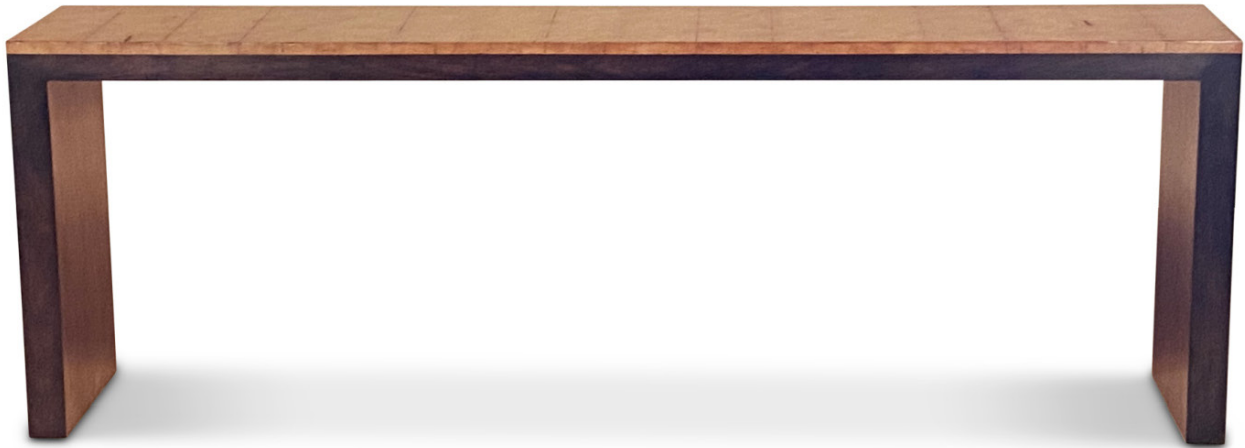

NEW CLASSICS

STYLE RULISON

STYLE No. W8040-101

SIZE 84" W x 18" D x 32" H

AS SHOWN TOP FIELD IN CHERRY  
PLANKED LAY-UP  
NO CENTER DETAIL  
NO OUTERBANDING  
NO CROSSBANDING  
SMOOTH EDGE  
BASE IN WALNUT

FINISH LIGHT PEARWOOD-ON-CHERRY & TEMPESTA | MATTE SHEEN (premium level)

DESIGN CAN BE FULLY CUSTOMIZED, INCLUDING DIFFERENT SIZES AND FINISHES.

T : 303.373.9536

WWW.NEWCLASSICS.NET

MADE IN COLORADO

#NEWCLASSICSDENVER