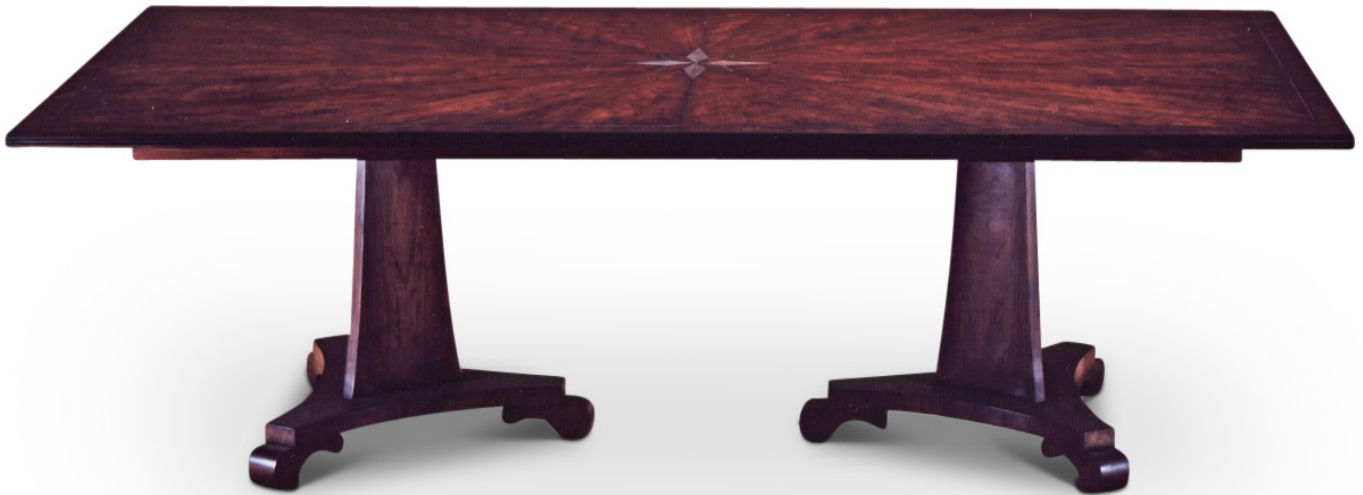

NEW CLASSICS

STYLE	DOUBLE THREE-FOOTED
STYLE No.	W1007-201
SIZE	96" L x 48" W x 29" H TWO INSET 22" LEAVES (OAL: 140")
AS SHOWN	RECTANGULAR WITH SQUARE CORNERS TOP FIELD IN MOTTLED WALNUT TRUE STARBURST LAY-UP ON TABLE   PLANKED LAY-UP ON LEAVES BRONZE & WALNUT STAR CENTER DETAIL 1/8" OUTERBANDING IN BRONZE INSET 2" FROM EDGE NO CROSSBANDING REEDED EDGE 1" EDGE THICKNESS TWO THREE-FOOTED BASES IN WALNUT
FINISH	DARK WALNUT   MATTE SHEEN (standard level)